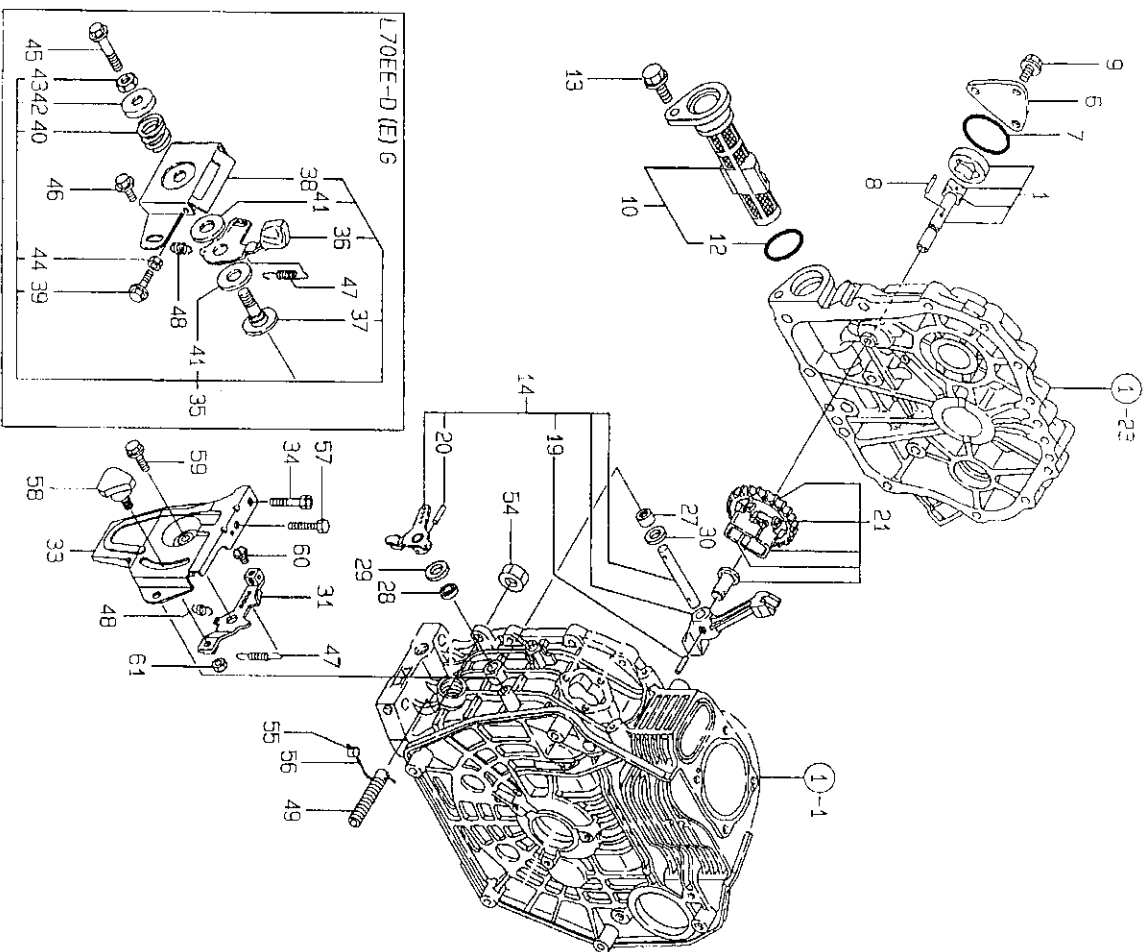

1	114250-32010
6	114250-32070
7	103338-32570
8	22312-030160
9	26476-060142
10	114250-35110
12	24341-000224
13	26106-060162
14	714350-61500
19	22322-030200
20	22322-030200
21	714770-61100
27	114770-61520
28	114770-61500
29	114770-61610
30	114770-61190
31	114250-66050
33	114299-66100
34	114250-66440
35	183250-66500
36	183250-66050
37	183250-66070
38	183250-66100
39	114250-66440
40	104200-66820
41	104200-66830
42	104200-66850
43	26696-100002
44	26757-060002
45	26106-060452
46	26476-060142
47	114870-66010
48	114250-66200
49	114871-66550
54	26696-100002
55	135210-61090
56	22451-060000
57	102100-67080
58	160725-78350
59	26106-060142
60	26117-040088
61	26347-060002

1	Pump Assy, Lub oil
6	Cover, Lub. Oil Pump
7	O-ring
8	Parallel Pin 3x16
9	Bolt M 6x 14, Tapping
10	Strainer, Lub Oil
12	O-ring 1a S-22.4
13	Bolt M 6x 16 Plated
14	Lever Assy, Governor
19	Taper Pin 3x20
20	Taper Pin 3x20
21	Governor Assy
27	Bearing, Needle
28	Seal, Oil
29	Washer, Thrust
30	Washer
31	Handle, Regulator
33	Stay, Handle
34	Bolt, Adjusting
35	Stay, Handle
36	Handle, Regulator
37	Bracket, Regulator
38	Shaft, Handle
39	Bolt, Adjusting
40	Spring
41	Plate, Friction
42	Washer (b)
43	Washer (b)
44	Nut M10
45	Nut 6
46	Bolt M 6x 4.5 Plated
47	Bolt M 6x 14, Tapping
48	Spring, Regulator
49	Spring, Return
54	Torque Spring Assy
55	Nut M10
56	Lead
57	Wire 0.6
58	Bolt, Adjusting
59	Knob (w/m6x15)
60	Bolt M 6x 14 Plated
61	Bolt 4 * 8
	U-nut 6