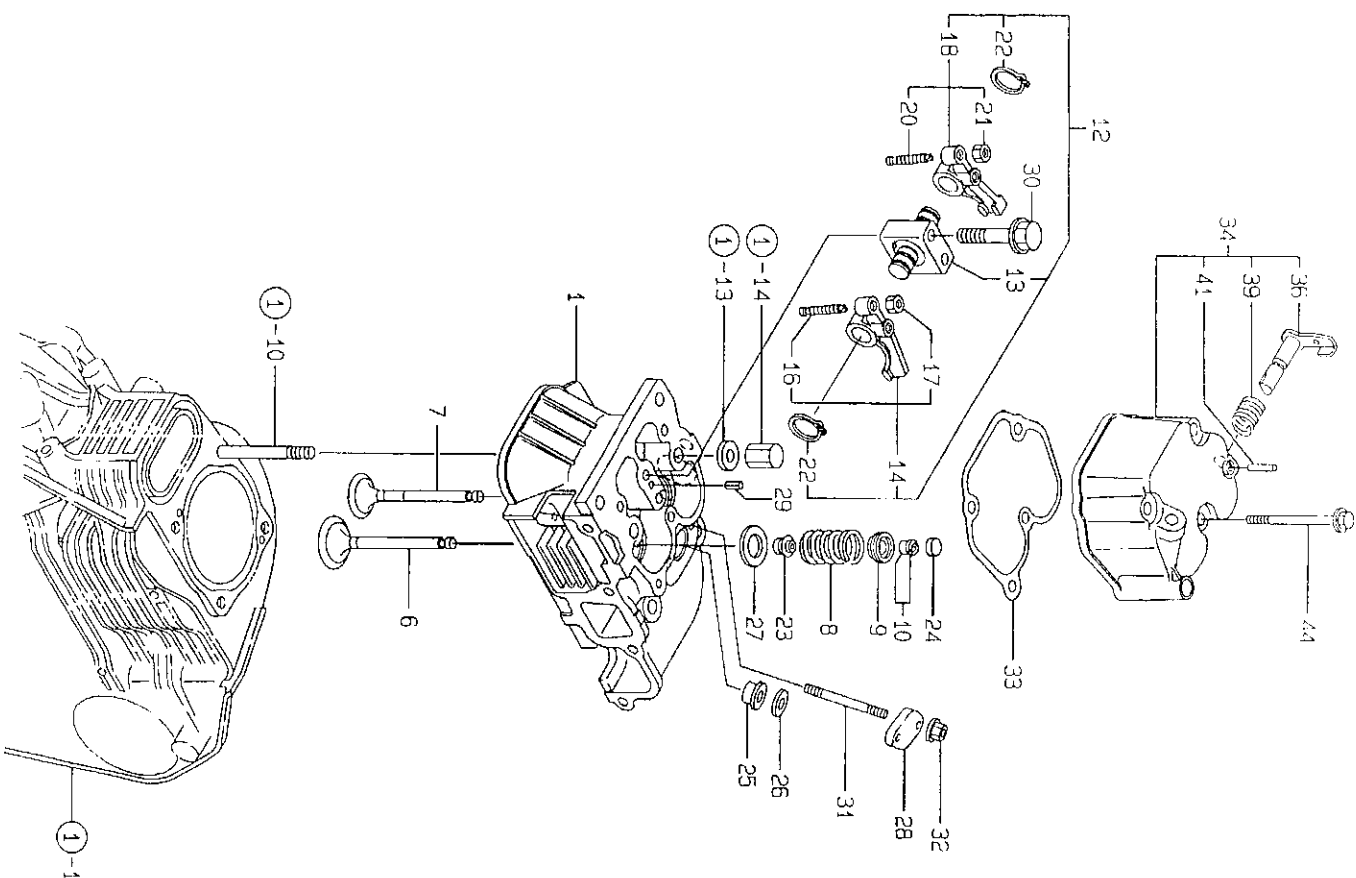

Titolo tavola
CYLINDER BLOCK
N. Rif. Codice Ricambio

Descrizione

N. Rif.	Descrizione	Titolo tavola	Descrizione
1	Block Assy, Cylinder	714871-01560	Block Assy, Cylinder
8	Cover, Starter	114350-01700	Cover, Starter
9	Bolt M10x 12 Plated	26105-100122	Bolt M10x 12 Plated
10	Stud, Cyl. Head	114350-01200	Stud, Cyl. Head
11	Stud, Cyl. Head	114350-01210	Stud, Cyl. Head
12	Stud, Cyl. Head	114350-01220	Stud, Cyl. Head
13	Nut 9	105225-01240	Nut 9
14	Washer	114350-01250	Washer
15	Nut 9	114871-01330	Nut 9
21	Gasket, Cyl. Head Comp	114350-01380	Gasket, Cyl. Head Comp
22	O-ring	114350-01412	O-ring
23	Gasket, Crank Case	114350-01453	Gasket, Crank Case
26	Cover, (d), Crank Case	114350-02100	Cover, (d), Crank Case
28	Bearing, Main	105425-01690	Bearing, Main
29	Plug M16	114699-01760	Plug M16
31	Cap. W/lub oil Gauge	114299-01950	Cap. W/lub oil Gauge
32	O-ring	114250-01800	O-ring
38	Shim Set	114250-01830	Shim Set
39	Cover, Inspec. window	114250-01841	Cover, Inspec. window
40	Gasket	114250-35150	Gasket
41	Pipe, L.o. Inlet	114270-01600	Pipe, L.o. Inlet
42	Parallel Pin 8x12	23876-010000	Parallel Pin 8x12
43	Plug P14/8, Screw	26105-080352	Plug P14/8, Screw
44	Bolt M 8x 35 Plated	26226-060182	Bolt M 8x 35 Plated
45	Bolt M 6x 18 Plated	26226-060222	Bolt M 6x 18 Plated
46	Stud M 6x 22 Plated	26366-060002	Stud M 6x 22 Plated
47	Nut M 6	22190-160002	Nut M 6
48	Seal Washer 16s	114299-02030	Seal Washer 16s
49	Retainer	114350-02113	Retainer
50	Ball Bearing	160110-02220	Ball Bearing
51	Seal, Oil	160110-02220	Seal, Oil
52	Seal, Oil	24162-152112	Seal, Oil
53	Needle Bearing	26106-080122	Needle Bearing
54	Pin 4x8, Straight	22312-040080	Pin 4x8, Straight
55	Main Bearing Us=0.25	114350-02200	Main Bearing Us=0.25
56	Main Bearing Us=0.50	114350-02210	Main Bearing Us=0.50