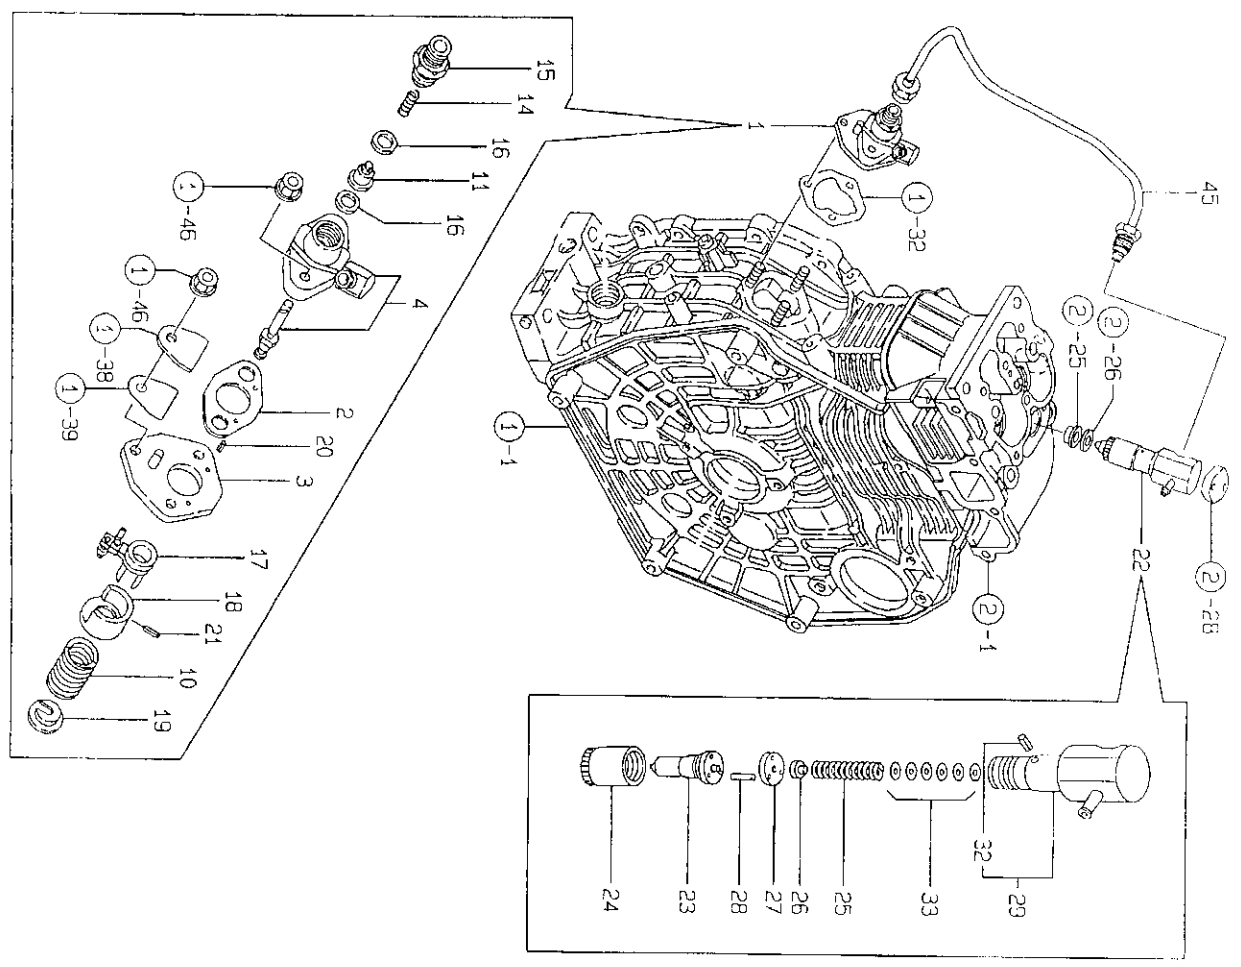

N. Rif.	Codice Ricambio
1	714650-51100
2	105546-51020
3	114250-51080
4	114650-51100
10	114250-51160
11	114650-51300
14	105546-51330
15	114250-51340
16	124550-51350
17	114250-51600
18	114250-51640
19	114250-51650
20	22351-020006
21	22351-030008
22	714871-53100
23	114871-53000
24	119593-53080
25	114250-53120
26	114775-53140
27	119593-53130
28	114775-53210
29	114775-53100
32	114775-53330
33	114250-53400
45	114871-59802

Descrizione
Pump Assy, F. Inject
• Gasket
• Plate
• Body, F.I. Pump
• Spring
• Valve Assy, Delivery
• Spring, Deliv. Valve
• Holder, F.I.p.delive
• Gasket, Delivery
• Lever Assy, Control
• Seat (a), Spring
• Seat (b), Spring
• Spring Pin 2x 6
• Spring Pin 3x 8
• Valve Assy, F. Inject
• Nozzle Assy
• Nut, Nozzle Case
• Spring, Nozzle
• Retainer, Spring
• Spacer, Valve Stop
• Pin
• Holder Assy
• Shim Pack
• Pin
• Fuel Injection Pipe