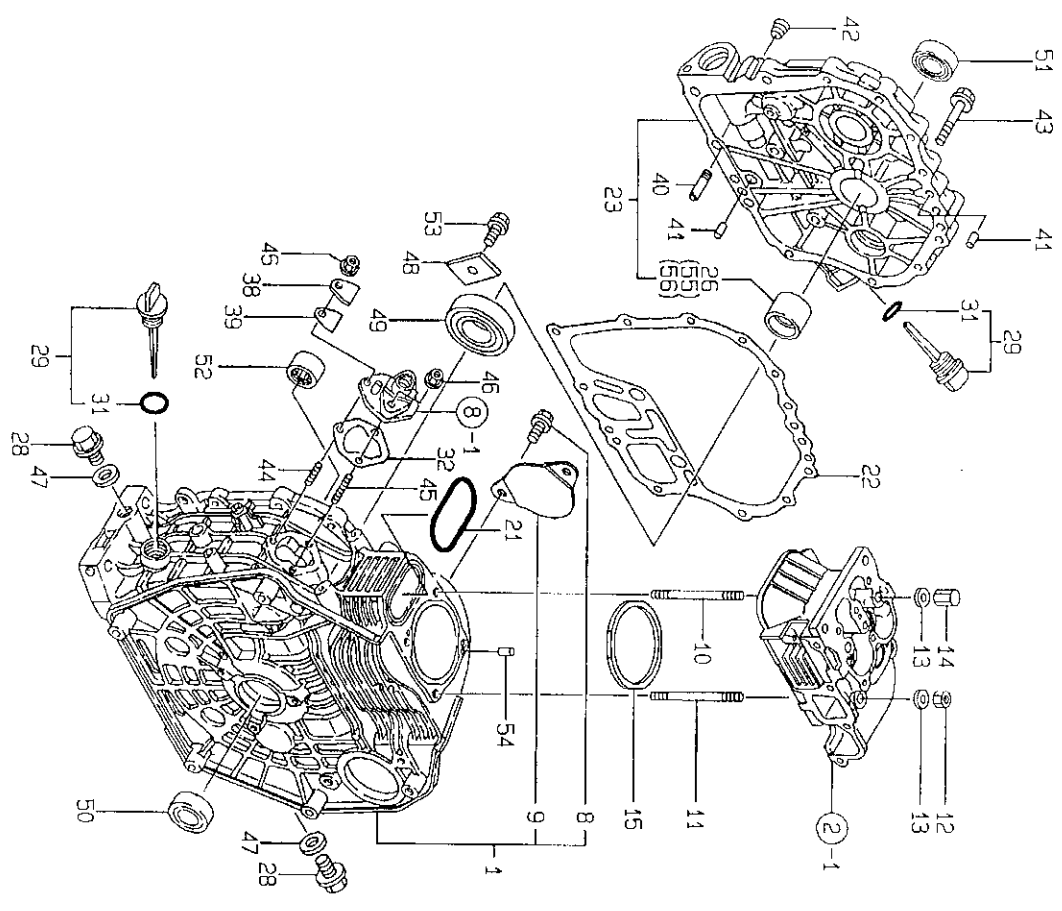

Titolo tavola
CYLINDER BLOCK
N. Rif. Codice Ricambio

Descrizione

N. Rif.	Descrizione	Titolo tavola	Descrizione
1	Block Assy, Cylinder	714871-01560	Block Assy, Cylinder
8	Cover, Starter	114350-01700	Cover, Starter
9	Bolt M10x 12 Plated	26105-100122	Bolt M10x 12 Plated
10	Stud, Cyl. Head	114350-01200	Stud, Cyl. Head
11	Stud, Cyl. Head	114350-01210	Stud, Cyl. Head
12	Stud, Cyl. Head	114350-01220	Stud, Cyl. Head
13	Nut 9	105225-01240	Nut 9
14	Washer	114350-01250	Washer
15	Nut 9	114871-01330	Nut 9
21	Gasket, Cyl. Head Comp	114350-01380	Gasket, Cyl. Head Comp
22	O-ring	114350-01412	O-ring
23	Gasket, Crank Case	114350-01453	Gasket, Crank Case
26	Cover, (d), Crank Case	114350-02100	Cover, (d), Crank Case
28	Bearing, Main	105425-01690	Bearing, Main
29	Plug M16	114699-01760	Plug M16
31	Cap. W/lub oil Gauge	114299-01950	Cap. W/lub oil Gauge
32	O-ring	114250-01800	O-ring
38	Shim Set	114250-01830	Shim Set
39	Cover, Inspec. window	114250-01841	Cover, Inspec. window
40	Gasket	114250-35150	Gasket
41	Pipe, L.o. Inlet	114270-01600	Pipe, L.o. Inlet
42	Parallel Pin 8x12	23876-010000	Parallel Pin 8x12
43	Plug P14/8, Screw	26105-080352	Plug P14/8, Screw
44	Bolt M 8x 35 Plated	26226-060182	Bolt M 8x 35 Plated
45	Bolt M 6x 18 Plated	26226-060222	Bolt M 6x 18 Plated
46	Stud M 6x 22 Plated	26366-060002	Stud M 6x 22 Plated
47	Nut M 6	22190-160002	Nut M 6
48	Seal Washer 16s	114299-02030	Seal Washer 16s
49	Retainer	114350-02113	Retainer
50	Ball Bearing	160110-02220	Ball Bearing
51	Seal, Oil	160110-02220	Seal, Oil
52	Seal, Oil	24162-152112	Seal, Oil
53	Needle Bearing	26106-080122	Needle Bearing
54	Pin 4x8, Straight	22312-040080	Pin 4x8, Straight
55	Main Bearing Us=0.25	114350-02200	Main Bearing Us=0.25
56	Main Bearing Us=0.50	114350-02210	Main Bearing Us=0.50