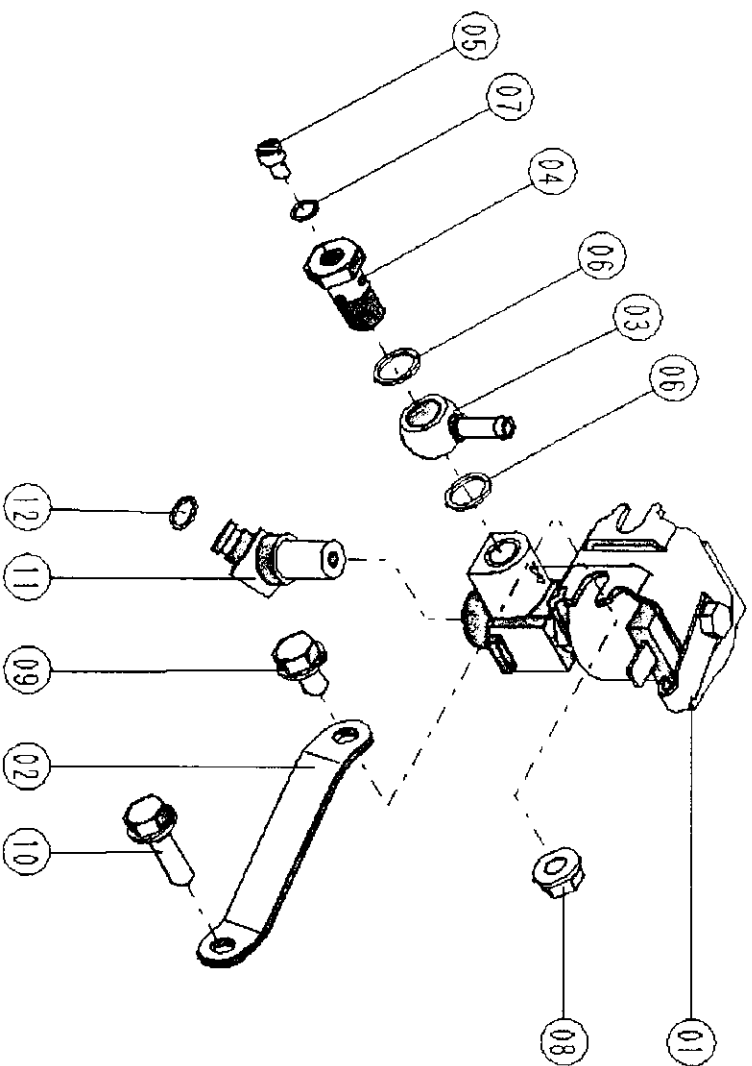

Elettrovalvola alla pompa

RIF	DESCRIZIONE	CODICE	Q.T.A x mot.
1	Elettrovalvola	114299-76900	1
2	Stafa	114299-76910	1
3	Raccordo	23387-071000	1
4	Vite raccordo	114299-59920	1
5	Vite spurgo	114299-59930	1
6	Rondella rame M10	114299-83010	2
7	Rondella rame M6	114299-83000	1
8	Dado M6	26366-060002	1
9	Vite 6x12	26106-060122	1
10	Vite 6x16	26106-060162	1
11	Introduttore	114299-59900	1
12	O.R. introduttore	114250-51190	1