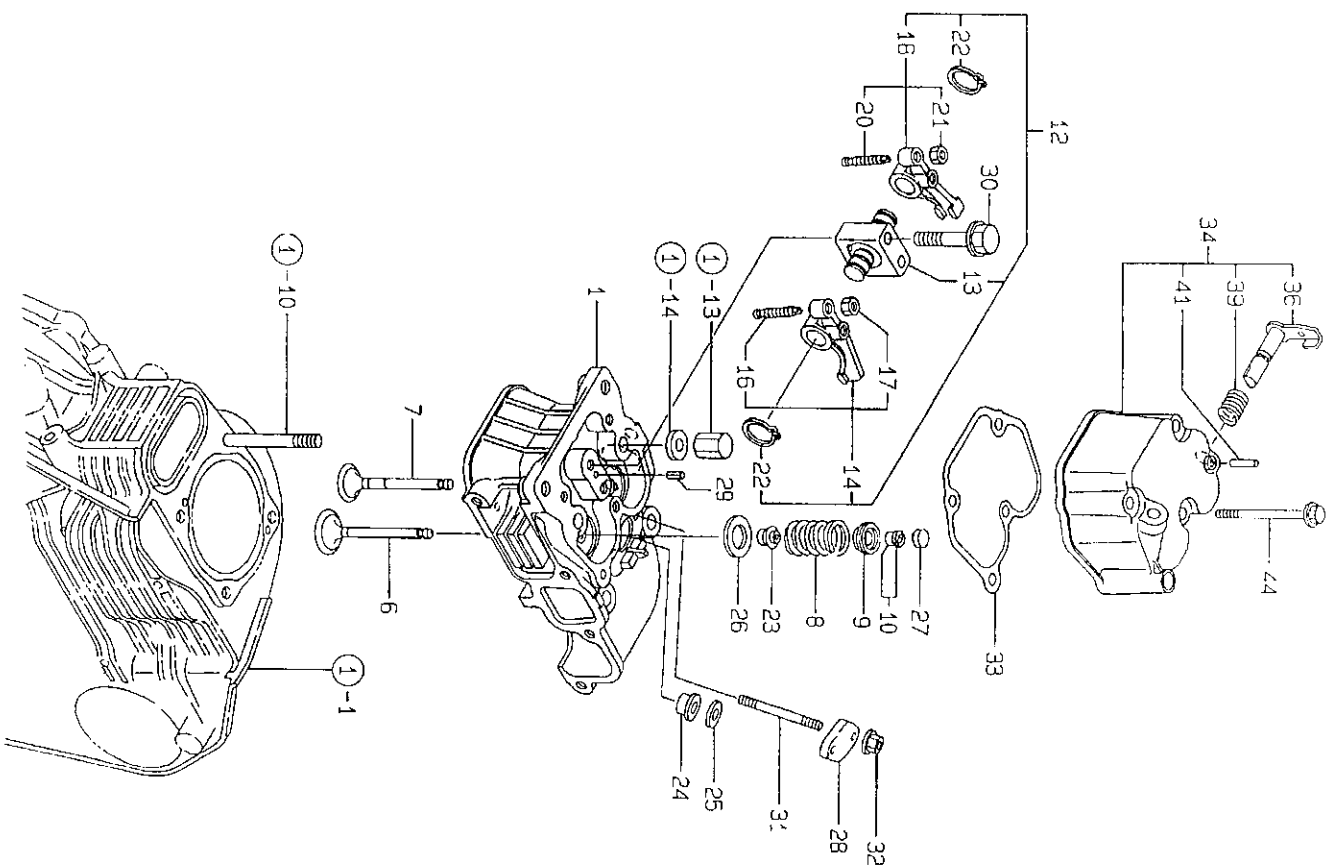

Tiolo favola  
**CYLINDER BLOCK**  
N. Rif. Codice Ricambio

Descrizione

1	714771-01560	Block Assy, Cylinder
7	114350-01700	• Cover, Starter
8	26106-100122	• Bolt M10x 12 Plated
9	22312-040080	Pin 4x8, Straight
10	114250-01200	Stud, Cyl. Head
11	114250-01210	Stud, Cyl. Head
12	114250-01221	Nut 8
13	114250-01251	Cap Nut 8
14	124950-01250	Washer
15	114771-01330	Gasket, Cyl. Head Cmp
21	114250-01380	O-ring
22	114250-01800	Shim Set
28	114250-01830	Cover, Inspec. window
29	114250-01841	Gasket
30	114270-01600	Parallel Pin 8x12
31	26226-060182	Stud M 6x 18 Plated
32	26226-060222	Stud M 6x 22 Plated
33	26366-060002	Nut M6
34	114250-01412	Gasket, Crank Case
35	114280-01455	Cover (d), Crank Case
38	114250-02100	• Bearing, Main
40	114250-35150	Pipe, L.o. Inlet
41	26106-060252	Bolt M 6x 25 Plated
42	26106-080352	Bolt M 8x 35 Plated
43	105425-01690	Plug M16
44	114299-01760	Cap. W/Hub oil Gauge
46	114299-01950	• O-ring
47	22190-160002	Seal Washer 16s
48	114299-02030	Retainer
49	114250-02113	Ball Bearing
50	160110-02220	Seal, Oil
51	160210-02220	Seal, Oil
52	24162-152112	Needle Bearing
53	26106-080122	Bolt M 8x 12 Plated
54	23876-010000	Plug Pt1/8, Screw
55	114250-02200	Main Bearing Us=0.25
56	114250-02210	Main Bearing Us=0.50