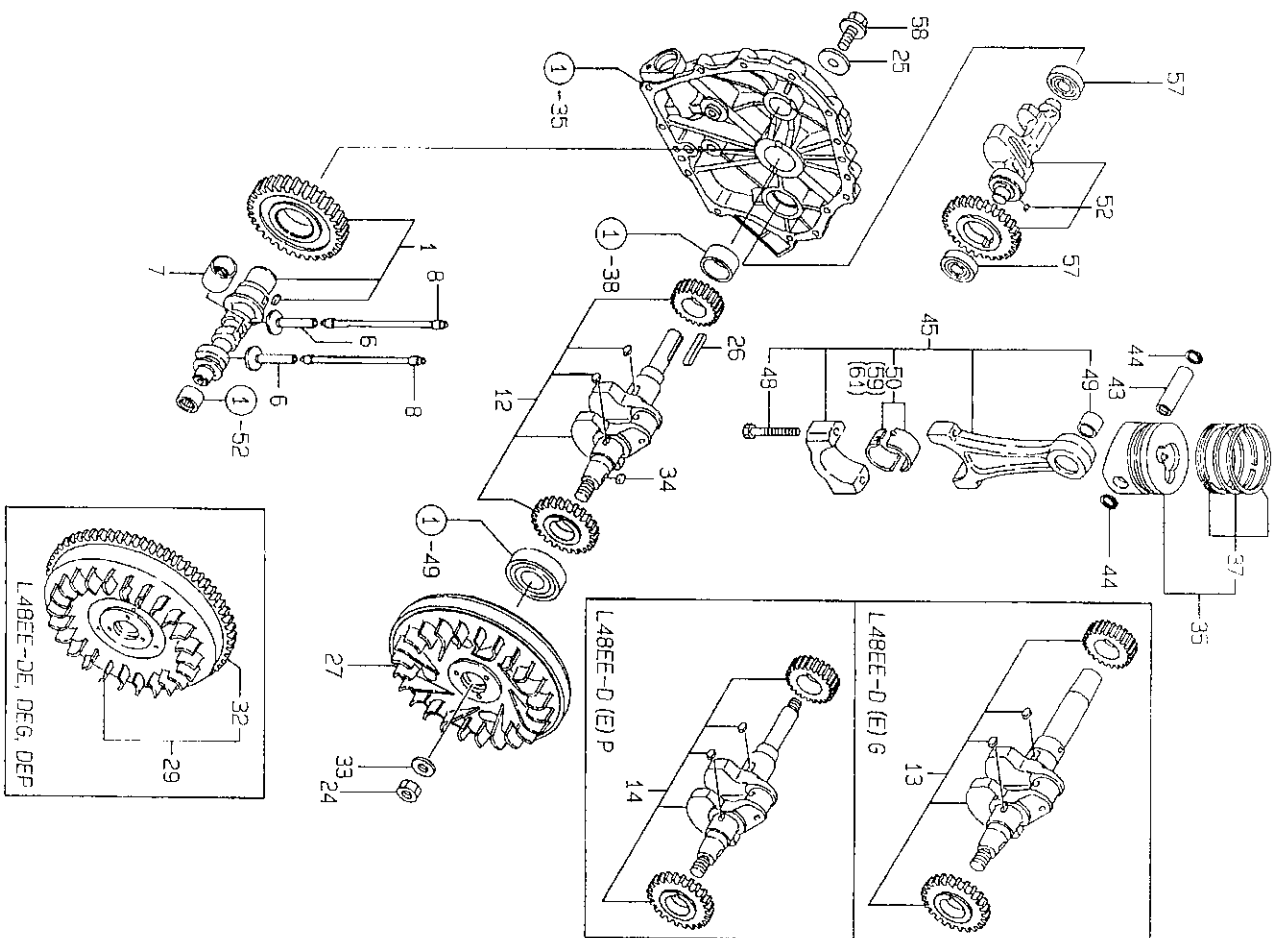

1	714471-14580	Camshaft (d) Assy
6	114250-14200	Tappet
7	114771-14280	Tappet, F.o.
8	114250-14450	Rod, Push
12	714775-21700	Crankshaft Assy.
13	714777-21700	Crankshaft Assy.
14	714776-21700	Crankshaft Assy.
24	103854-01221	Nut M16
25	160310-14550	Washer
26	160642-21150	Key 4.7x30
27	114780-21400	Flywheel (d)
29	114781-21590	Flywheel Wring Gear
32	114262-21600	• Gear, Ring
33	114250-21550	Washer, Flywheel
34	22512-040120	Key 4x 12
35	714772-22720	Piston W/rings
37	714770-22500	• Ring Set, Piston
43	114299-22300	Pin, Piston
44	22252-000190	Circlip 19
45	714770-23700	Rod Assy, Connecting
48	119265-23200	• Bolt, Rod
49	114770-23100	• Bush, Piston Pin
50	714770-23600	• Bearing, Crankpin
52	714770-28530	Shaft Assy, Balancer
57	24101-062024	Ball Bearing
58	160642-21250	Bolt 5/15-24unf
59	714770-23610	Bearing, Pin (u.s=0.25
61	714770-23620	Bearing, Pin (u.s=0.50