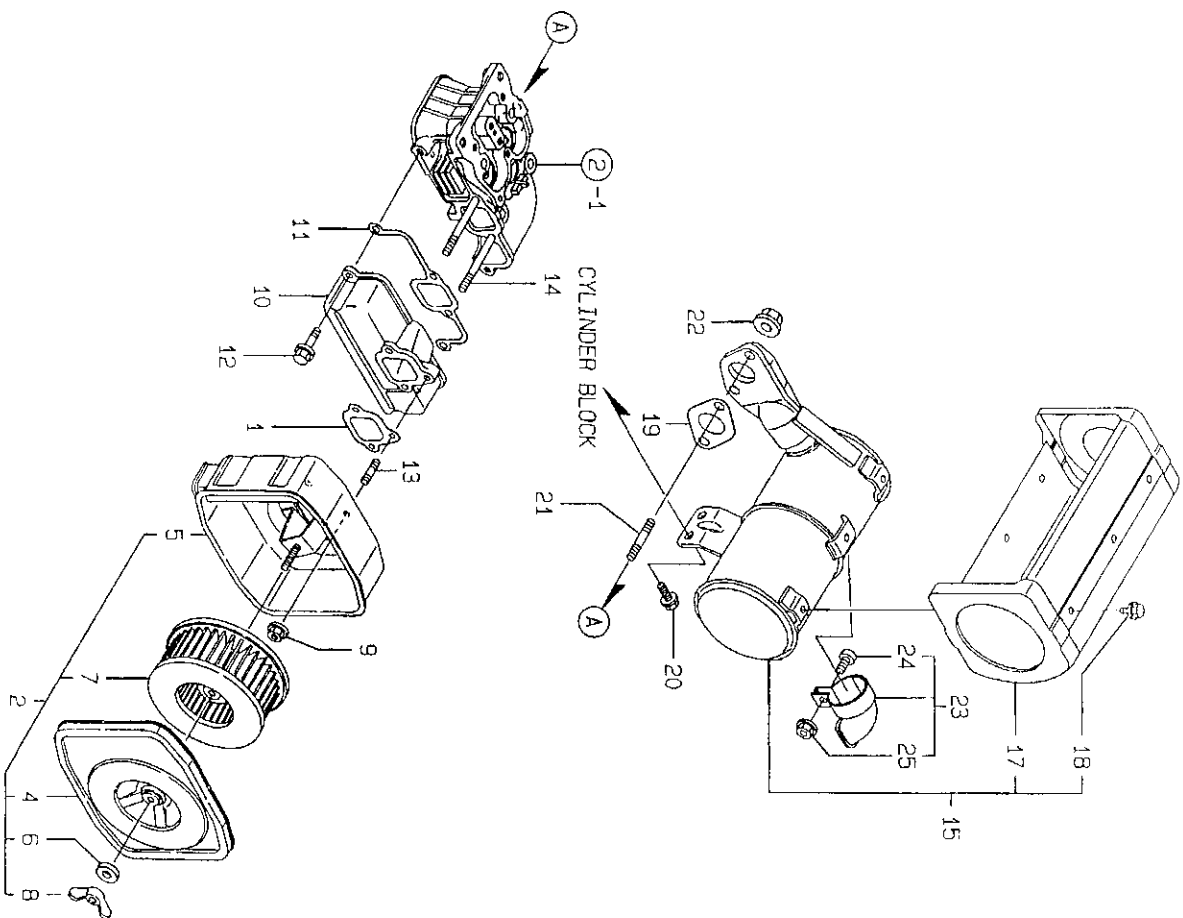

1	114250-12211
2	714250-12560
4	114250-12520
5	114250-12530
6	114250-12560
7	114250-12580
8	114250-12550
9	114250-12300
10	114771-12010
11	114771-12200
12	26106-060252
13	26226-060142
14	26226-060552
15	114250-13521
17	114250-13701
18	26106-060082
19	114250-13201
20	26106-060122
21	26216-080182
22	26366-080002
23	114286-13800
24	26554-060182
25	26367-060002

1	Gasket, Air Cleaner
2	Cleaner Assy, Air
3	Cover, Air Cleaner
4	Case, Air Cleaner
5	Washer M 6, Seal
6	Element, Wet Air
7	Wing-nut, M 6
8	U-nut
9	Manifold, Intake
10	Gasket, Air Intake
11	Bolt M 6x 25 Plated
12	Stud M 6x 14 Plated
13	Stud M6x 55 Plated
14	Muffler W/cover
15	Cover, Muffler
17	Bolt M 6x 8 Plated
18	Gasket (non-ash.)
19	Bolt M 6x 12 Plated
20	Stud M 8x 18 Plated
21	Nut M 8
22	Deflector, Exh
23	Screw M 6x 18
24	U-nut M6
25