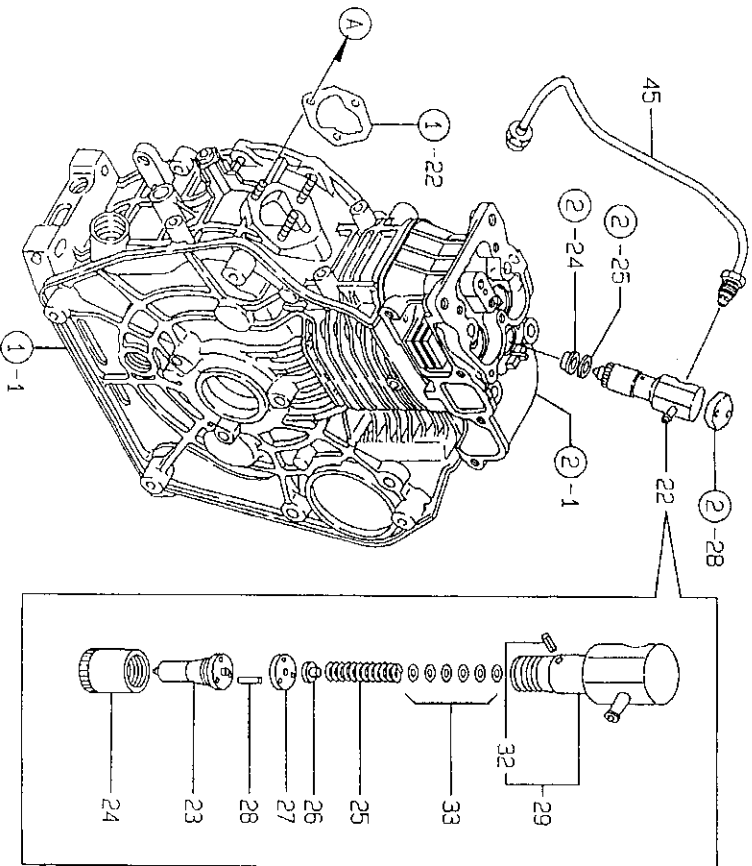

1	714350-51200
2	105546-51020
3	114250-51080
4	114250-51160
5	114350-51200
11	114250-51300
14	105546-51330
15	114250-51340
16	124550-51350
17	114250-51600
18	114250-51640
19	114250-51650
20	22351-020006
21	22351-030008
22	714771-53100
23	114771-53000
24	119593-53080
25	114250-53120
26	119593-53130
27	114775-53140
28	114775-53210
29	114775-53100
32	114775-53330
33	114250-53400
45	114771-59801

N. Rif.	Descrizione
1	Pump Assy, F,Inject.
2	Gasket
3	Plate
4	Spring
5	Body, F.I, Pump
11	Valve Assy, Delivery
14	Spring, Deliv. Valve
15	Holder, F.I.p deliv
16	Gasket, Delivery
17	Lever Assy, Control
18	Seat (a), Spring
19	Seat (b), Spring
20	Spring Pin 2x 6
21	Spring Pin 3x 8
22	Valve Assy, F,Inject
23	Nozzle Assy
24	Nut, Nozzle Case
25	Spring, Nozzle
26	Retainer, Spring
27	Spacer, Valve Stop
28	Pin
29	Holder Assy
32	Pin
33	Shim Pack
45	Pipe, Fuel Injection