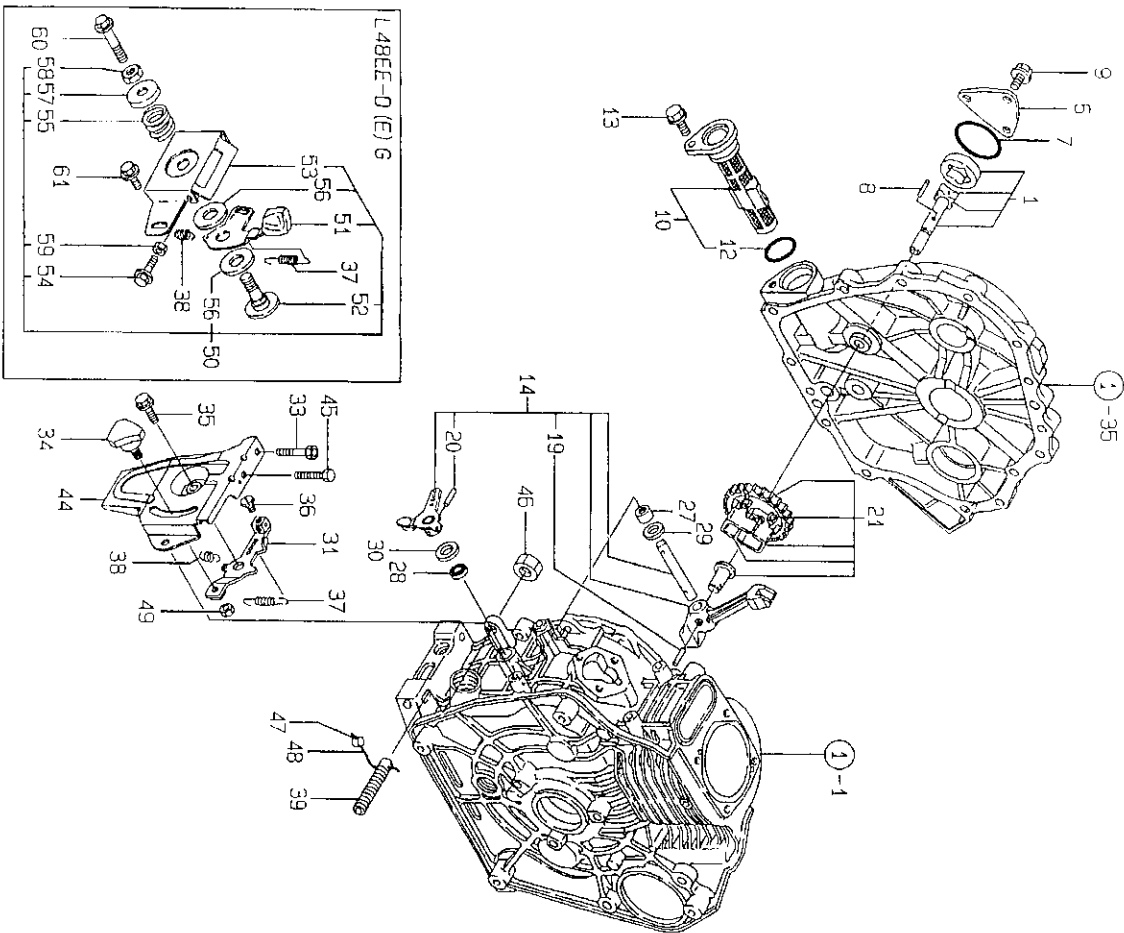

1	114250-32010
6	114250-32070
7	103338-32570
8	22312-030160
9	26476-060142
10	114250-35110
12	24341-000224
13	26106-060162
14	714250-61500
19	22322-030200
20	22322-030200
21	714770-61100
27	114770-61520
28	114770-61600
29	114770-61610
30	114770-61190
31	114250-66050
33	102100-67080
34	160725-78350
35	26106-060142
36	26117-040088
37	114770-66810
38	114250-66200
39	114771-66550
44	114299-66100
45	114250-66440
46	26696-100002
47	135210-61090
48	22451-060000
49	26347-060002
50	183250-66500
51	183250-66050
52	183250-66070
53	183250-66100
54	114250-66440
55	104200-66820
56	104200-66830
57	104200-66850
58	26696-100002
59	26757-060002
60	26106-060452
61	26476-060142

N Rif.	Descrizione
1	Pump Assy, Lub.oil
6	Cover, Oil Pump
7	O-ring
8	Parallel Pin 3x16
9	Bolt M 6x 14, Tapping
10	Strainer, Lub Oil
12	. O-ring 1a S-22 4
13	Bolt M 6x 16 Plated
14	Level Assy, Governor
19	. Taper Pin 3x20
20	. Taper Pin 3x20
21	Governor Assy
27	Bearing, Needle
28	Seal, Oil
29	Washer, Thrust
31	Washer
33	Handle, Regulator
34	Bolt, Adjusting Knob (w/m6x15)
35	Bolt M 6x 14 Plated
36	Bolt M 4x 8 Plated
37	Spring, Regulator
38	Spring, Return
39	Torque Spring Assy
44	Stay, Handle
45	Bolt, Adjusting
46	Nut M10
47	Lead
48	Wire 0.6
49	U Nut 6
50	Stay Assy, Handle
51	. Handle, Regulator
52	. Shaft, Handle
53	. Bracket, Regulator
54	. Bolt, Adjusting
55	. Spring
56	. Plate, Friction
57	. Washer (b)
58	. Nut M10
59	. Nut 6
60	Bolt M 6x 45 Plated
61	Bolt M 6x 14, Tapping