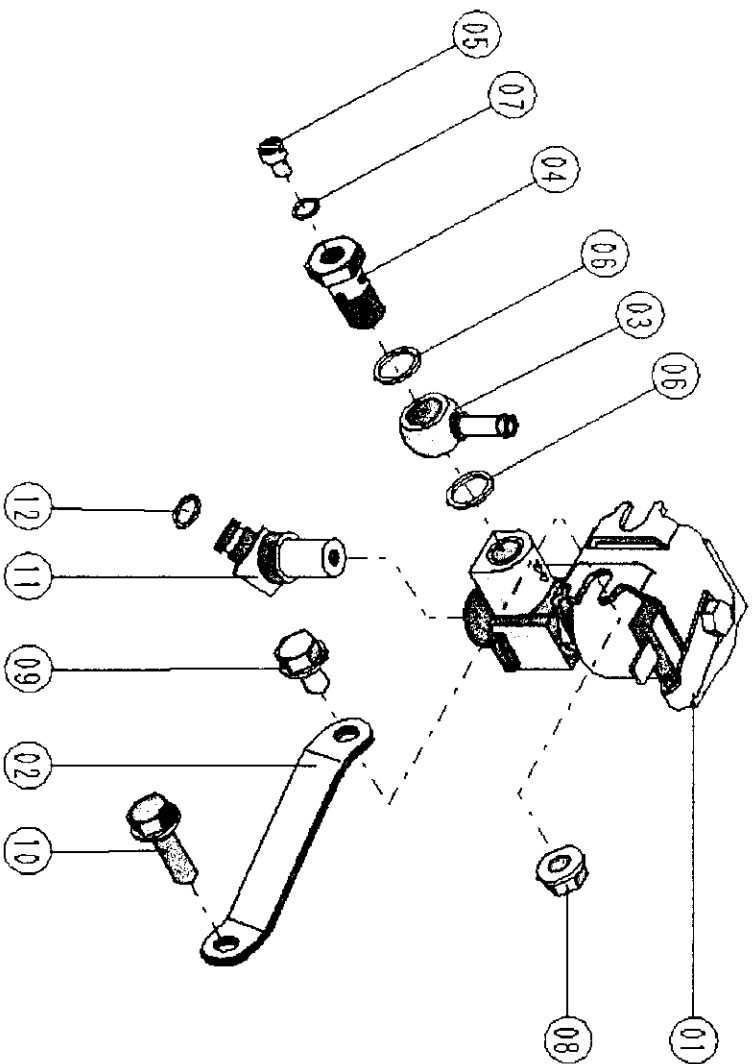

Elettrovalvola alla pompa

RIF	DESCRIZIONE	CODICE	Q.T.A x mot.
1	Elettrovalvola	114299-76900	1
2	Stafa	114299-76910	1
3	Raccordo	23387-071000	1
4	Vite raccordo	114299-59920	1
5	Vite spurgo	114299-59930	1
6	Rondella rame M10	114299-83010	2
7	Rondella rame M6	114299-83000	1
8	Dado M6	26366-060002	1
9	Vite 6x12	26106-060122	1
10	Vite 6x16	26106-060162	1
11	Introduttore	114299-59900	1
12	O.R. introduttore	114250-51190	1