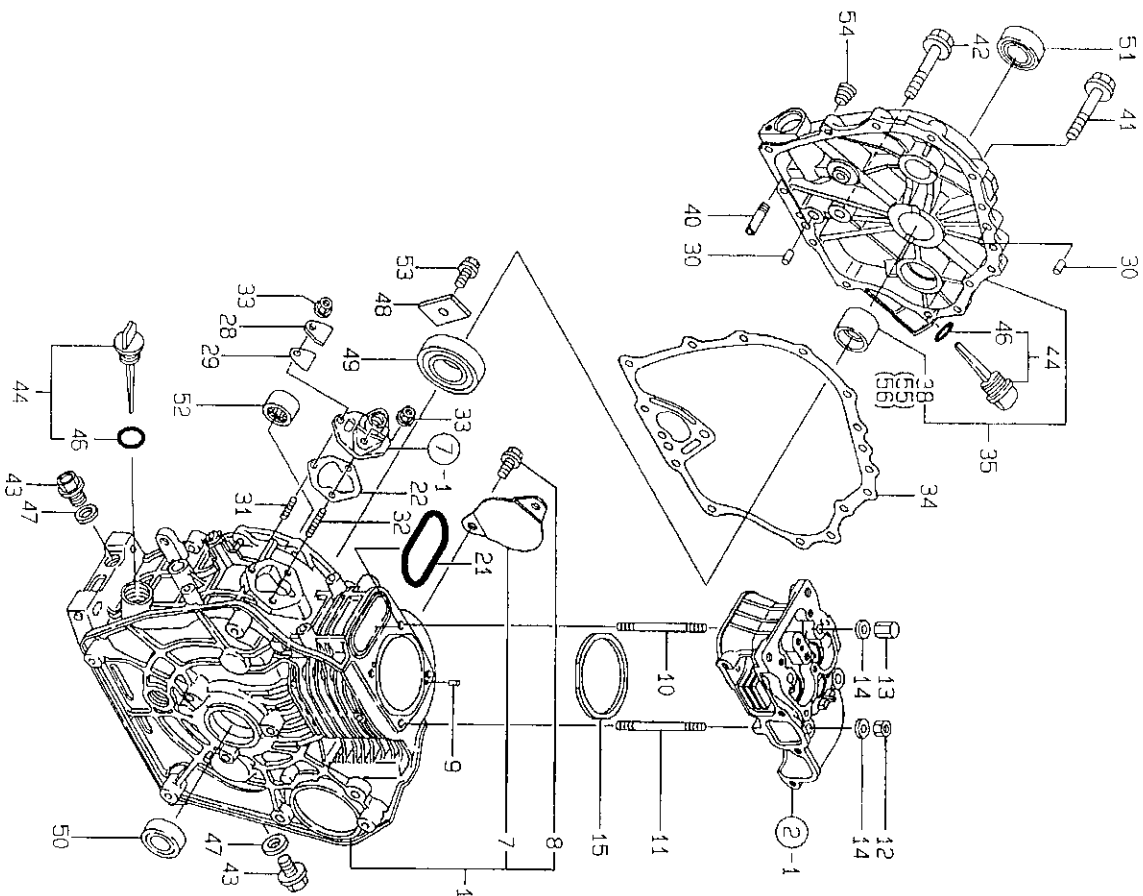

Tiolo favola  
**CYLINDER BLOCK**  
N. Rif. Codice Ricambio

Descrizione

1	714771-01560	Block Assy, Cylinder
7	114350-01700	• Cover, Starter
8	26106-100122	• Bolt M10x 12 Plated
9	22312-040080	Pin 4x8, Straight
10	114250-01200	Stud, Cyl. Head
11	114250-01210	Stud, Cyl. Head
12	114250-01221	Nut 8
13	114250-01251	Cap Nut 8
14	124950-01250	Washer
15	114771-01330	Gasket, Cyl. Head Cmp
21	114250-01380	O-ring
22	114250-01800	Shim Set
28	114250-01830	Cover, Inspec. window
29	114250-01841	Gasket
30	114270-01600	Parallel Pin 8x12
31	26226-060182	Stud M 6x 18 Plated
32	26226-060222	Stud M 6x 22 Plated
33	26366-060002	Nut M6
34	114250-01412	Gasket, Crank Case
35	114280-01455	Cover (d), Crank Case
38	114250-02100	• Bearing, Main
40	114250-35150	Pipe, L.o. Inlet
41	26106-060252	Bolt M 6x 25 Plated
42	26106-080352	Bolt M 8x 35 Plated
43	105425-01690	Plug M16
44	114299-01760	Cap. W/Hub oil Gauge
46	114299-01950	• O-ring
47	22190-160002	Seal Washer 16s
48	114299-02030	Retainer
49	114250-02113	Ball Bearing
50	160110-02220	Seal, Oil
51	160210-02220	Seal, Oil
52	24162-152112	Needle Bearing
53	26106-080122	Bolt M 8x 12 Plated
54	23876-010000	Plug Pt1/8, Screw
55	114250-02200	Main Bearing Us=0.25
56	114250-02210	Main Bearing Us=0.50