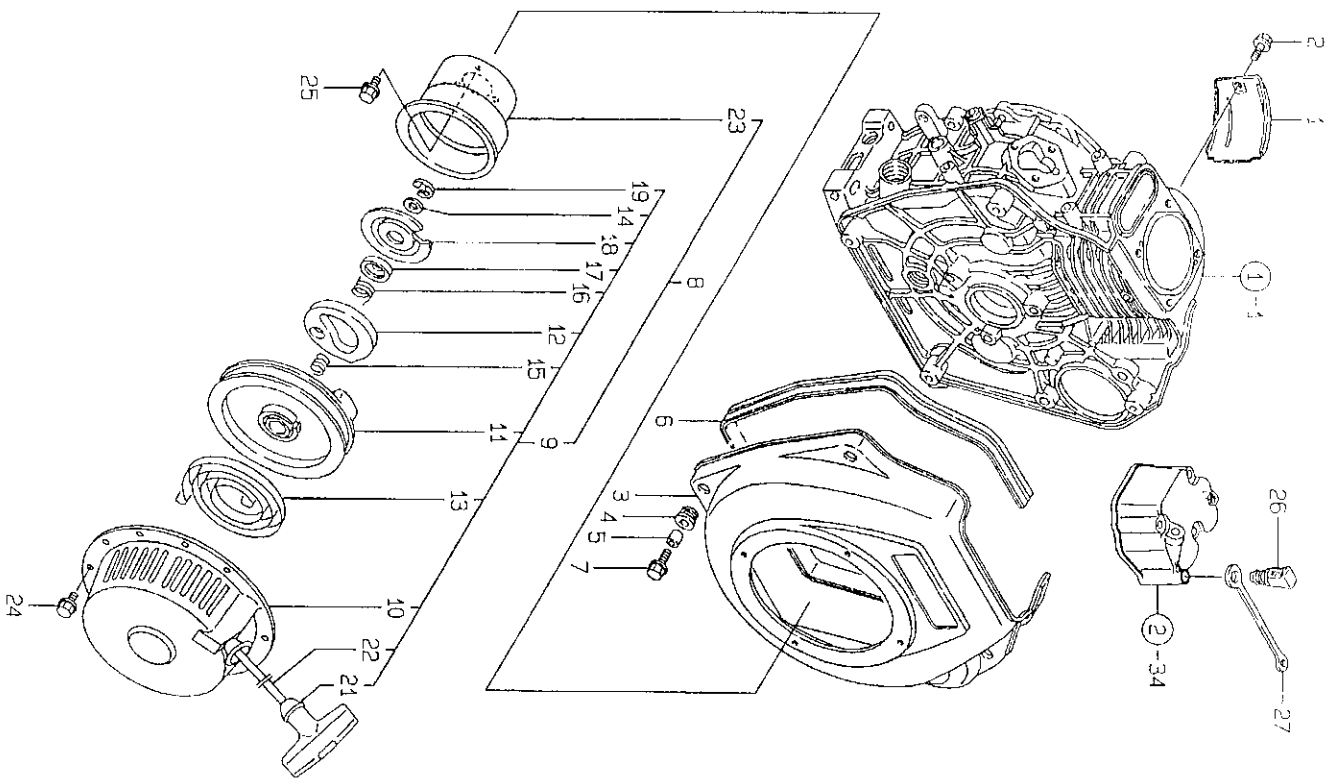

N. Rif.	Codice Ricambio	Descrizione
1	114771-11020	Cylinder Head
6	114771-11100	Valve, Suction
7	114771-11110	Valve, Exhaust
8	114250-11120	Spring, Valve
9	114250-11180	Retainer, Spring
10	714250-11570	Coiler Assy
12	114771-11250	Support Cam, Arm
13	114771-11260	Support, Rocker Arm
14	114771-11650	Arm Assy, Intake
16	114250-11240	Screw, Valve Adjust.
17	26856-060002	Lock Nut 6
18	114771-11660	Arm Assy, Exhaust
20	114250-11240	Screw, Valve Adjust.
21	26856-060002	Lock Nut 6
22	22242-000120	Circlip 12
23	114250-11340	Seal, Valve Stem
24	114771-11461	Gasket, Nozzle
25	114771-11470	Spacer, Nozzle
26	114250-11600	Washer
27	119260-11370	Cap, Valve
28	114250-11901	Retainer
29	22351-040008	Spring Pin 4x 8
30	26106-060452	Bolt M 6x 4.5 Plated
31	26226-060652	Stud M6x65
32	26366-060002	Nut M 6
33	114771-11310	Gasket, Bonnet
34	114771-11950	Bonnet Assy, Head
36	114250-03591	Shaft Assy, Decomp.
39	114250-03640	Spring
41	22312-030160	Parallel Pin 3x16
44	26106-060552	Bolt M 6x 5.5 Plated

N Rif.	Descrizione
1	Pump Assy, Lub.oil
6	Cover, Oil Pump
7	O-ring
8	Parallel Pin 3x16
9	Bolt M 6x 14, Tapping
10	Strainer, Lub Oil
12	. O-ring 1a S-22 4
13	Bolt M 6x 16 Plated
14	Level Assy, Governor
19	. Taper Pin 3x20
20	. Taper Pin 3x20
21	Governor Assy
27	Bearing, Needle
28	Seal, Oil
29	Washer, Thrust
31	Washer
33	Handle, Regulator
34	Bolt, Adjusting Knob (w/m6x15)
35	Bolt M 6x 14 Plated
36	Bolt M 4x 8 Plated
37	Spring, Regulator
38	Spring, Return
39	Torque Spring Assy
44	Stay, Handle
45	Bolt, Adjusting
46	Nut M10
47	Lead
48	Wire 0.6
49	U Nut 6
50	Stay Assy, Handle
51	. Handle, Regulator
52	. Shaft, Handle
53	. Bracket, Regulator
54	. Bolt, Adjusting
55	. Spring
56	. Plate, Friction
57	. Washer (b)
58	. Nut M10
59	. Nut 6
60	Bolt M 6x 45 Plated
61	Bolt M 6x 14, Tapping