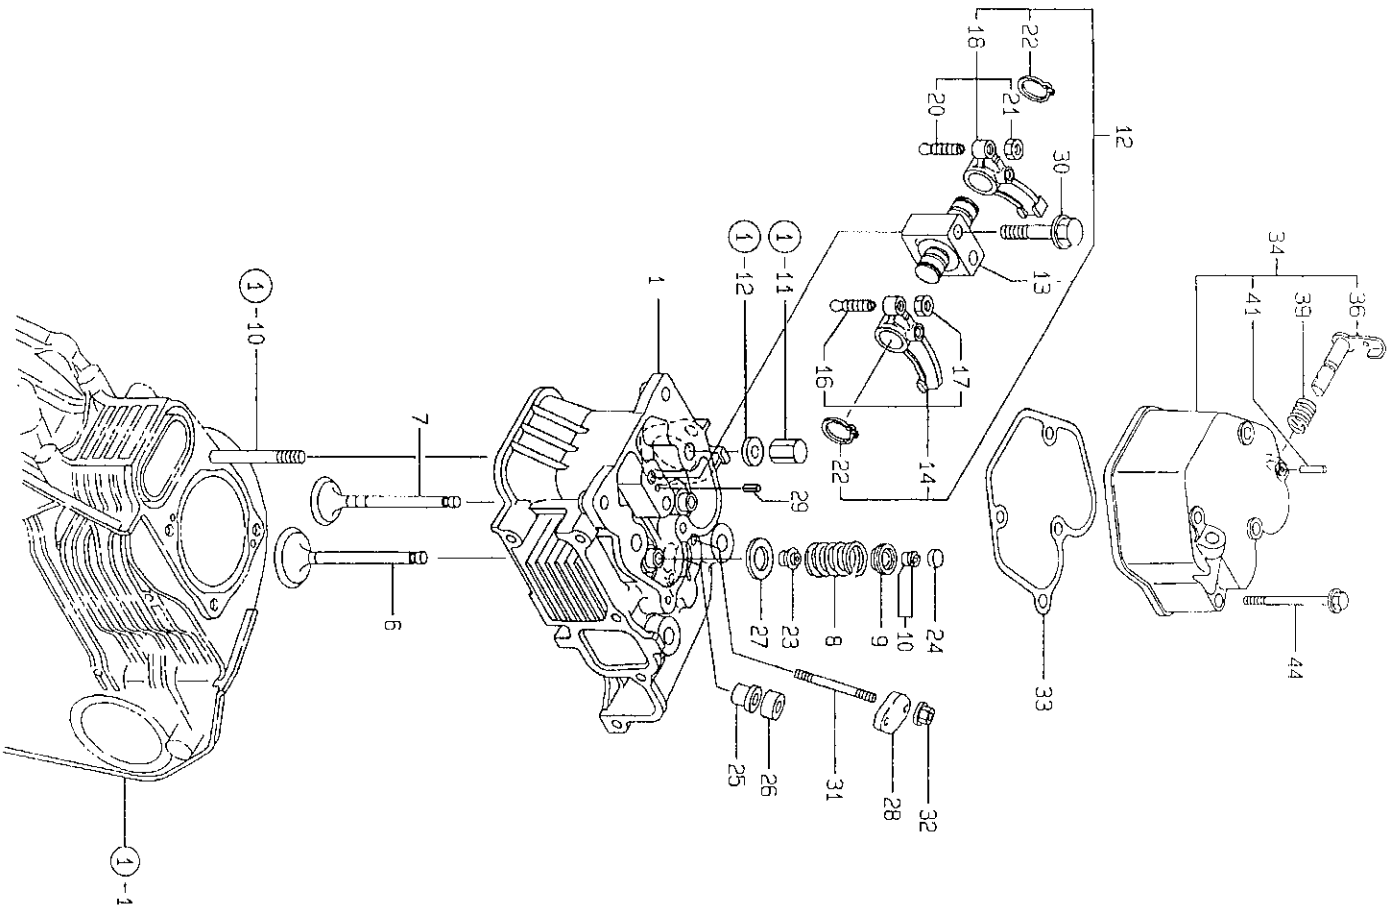

1	714970-01560	Block Assy, Cylinder
6	114350-01700	• Cover, Starter
7	26106-100122	• Bolt M10x 12 Plated
8	105025-01220	Nut 10
9	114650-01230	Stud, Cyl. Head
10	114650-01240	Stud, Cyl. Head
11	114650-01250	Nut 10
12	114650-01260	Washer
13	114651-01330	Gasket, Cyl. Head Crmp
19	114650-01380	O-ring
20	114650-01412	Gasket, Crank Case
21	114660-01471	Cover (d), Crank Case
24	114650-02100	• Bearing, Main
26	105425-01690	Plug M16
27	114699-01760	Cap, W/lub.oil Gauge
29	114299-01950	• O-ring
30	114250-01800	Shim Set
36	114250-01830	Cover, Inspec. Window
37	114250-01841	Gasket
38	114250-35150	Gasket
39	23876-010000	Pipe, L.o. Inlet
40	114270-01600	Plug Pt1/8, Screw
41	26106-080352	Parallel Pin 8x12
42	26226-060182	Bolt M 8x 35 Plated
43	26226-060222	Stud M 6x 18 Plated
44	26366-060002	Stud M 6x 22 Plated
45	22190-160002	Nut M 6
46	114299-02030	Seal Washer 16s
47	114650-02150	Retainer
48	24162-152112	Ball Bearing
49	24423-355008	Needle Bearing
50	24423-355008	Seal, Oil
51	26106-080122	Seal, Oil
52	22312-040080	Bolt M 8x 12 Plated
53	114650-02200	Pin 4x8, Straight
54	114650-02210	Main Bearing Us=0,25 Main Bearing Us=0,50

Descrizione
Cylinder Head
Valve Suction
Valve Exhaust
Spring Valve
Retainer, Spring
Cotter Assy
Support Cmp, Arm
• Support, Rocker Arm
• Arm Assy, Intake
•• Screw, Valve Adjust.
•• Lock Nut 6
• Arm Assy, Exhaust
•• Screw, Valve Adjust.
•• Lock Nut 6
•• Circlip 15
Seal, Valve Stem
Cap, Valve
Gasket, Nozzle
Spacer, Nozzle
Washer
Retainer
Spring Pin 4x 8
Bolt M 8x 55 Plated
Stud M 6x 50
Nut M 6
Gasket, Bonnet
Bonnet Assy, Head
• Shaft Assy, Decomp.
• Spring
• Parallel Pin 3x16
Bolt M 6x 70 Plated