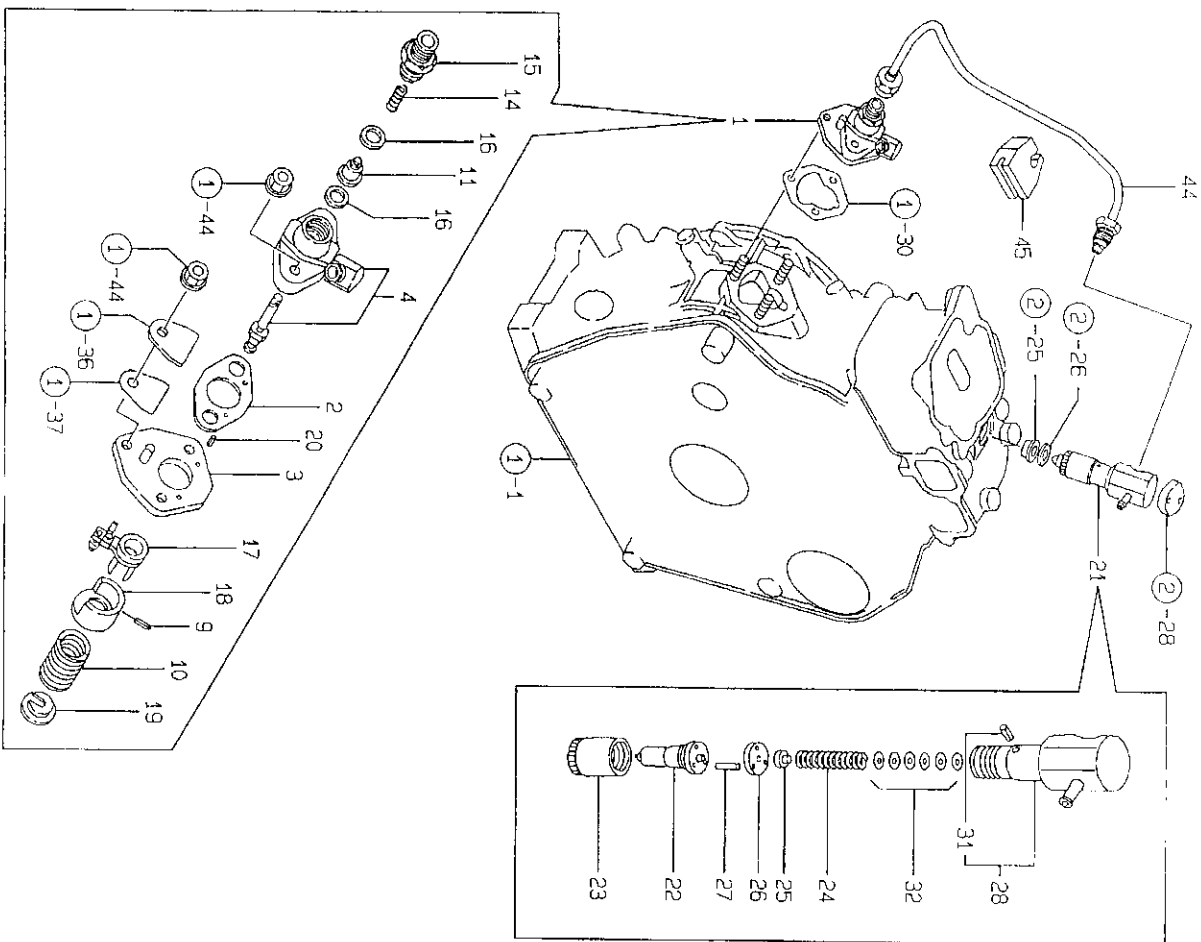

1	714970-51700
2	105546-51020
3	114250-51080
4	114970-51100
9	22351-030008
10	114250-51160
11	114650-51300
14	105546-51330
15	114250-51340
16	124550-51350
17	114250-51600
18	114250-51640
19	114250-51650
20	22351-020006
21	714651-53100
22	114651-53000
23	119593-53080
24	114250-53120
25	119593-53130
26	114775-53140
27	114775-53210
28	114775-53100
31	114775-53330
32	114250-53400
44	114651-59801
45	114650-59850

1	Pump Assy, F inject
2	Gasket
3	Plate
4	Body, F. I. Pump
9	Spring Pin 3x 8
10	Spring
11	Valve Assy, Delivery
14	Spring, Deliv. Valve
15	Holder, F.I.p.delive
16	Gasket, Delivery
17	Lever Assy, Control
18	Seat (a) Spring
19	Seat (b) Spring
20	Spring Pin 2x 6
21	Valve Assy, F inject
22	Nozzle Assy
23	Nut, Nozzle Case
24	Spring, Nozzle
25	Retainer, Spring
26	Spacer, Valve Stop
27	Pin
28	Holder Assy
31	Pin
32	Shim Pack
44	Pipe, Fuel Injection
45	Bracket, Pipe