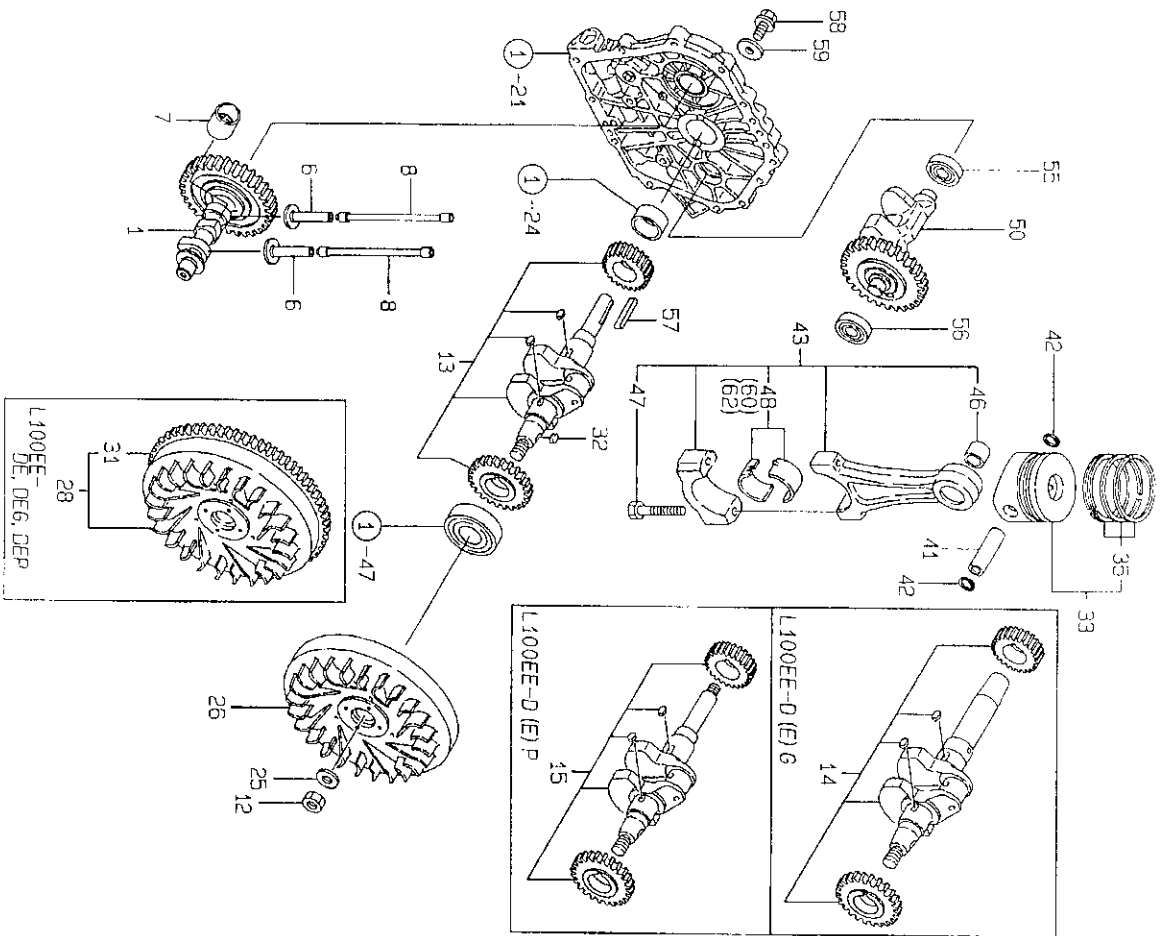

Descrizione
Cylinder Head
Valve Suction
Valve Exhaust
Spring Valve
Retainer, Spring
Cotter Assy
Support Cmp, Arm
• Support, Rocker Arm
• Arm Assy, Intake
•• Screw, Valve Adjust.
•• Lock Nut 6
• Arm Assy, Exhaust
•• Screw, Valve Adjust.
•• Lock Nut 6
•• Circlip 15
Seal, Valve Stem
Cap, Valve
Gasket, Nozzle
Spacer, Nozzle
Washer
Retainer
Spring Pin 4x 8
Bolt M 8x 55 Plated
Stud M 6x 50
Nut M 6
Gasket, Bonnet
Bonnet Assy, Head
• Shaft Assy, Decomp.
• Spring
• Parallel Pin 3x16
Bolt M 6x 70 Plated

N. Rif.	Codice Ricambio	Descrizione
1	714689-14580	Camshaft (d) Assy
6	114650-14200	Tappet
7	114771-14260	Tappet F.o.
8	114650-14401	Rod Push
12	122710-01220	Nut M18
13	714657-21700	Crankshaft Assy (dgm)
14	714658-21700	Crankshaft Assy (dgm)
15	714659-21700	Washer, Flywheel
25	114650-21551	Flywheel (d)
26	114660-21402	Flywheel (del) W/gear
28	114662-21593	• Gear, Ring
31	114662-21501	• Ring W/rings
32	22512-050140	Key 5x 14
33	714652-22720	Piston W/rings
35	714970-22500	• Ring Set, Piston
41	114699-22300	Pin, Piston D=23
42	129792-22400	Circlip 23
43	714650-23700	Rod Assy, Connecting
46	124060-23100	• Bush, Piston Pin
47	105300-23200	Bolt, Rod
48	714650-23600	• Bearing, Crankpin
50	714970-28511	Shaft Assy, Balancer
55	24101-062034	Ball Bearing
56	24101-063034	Ball Bearing
57	160842-21150	Key 6,3x50
58	160842-21250	Bolt 7/16-20unf
59	160842-21260	Washer
60	714650-23610	Bearing, Pin (u.s.=0.25
62	714650-23620	Bearing, Pin (u.s.=0.50