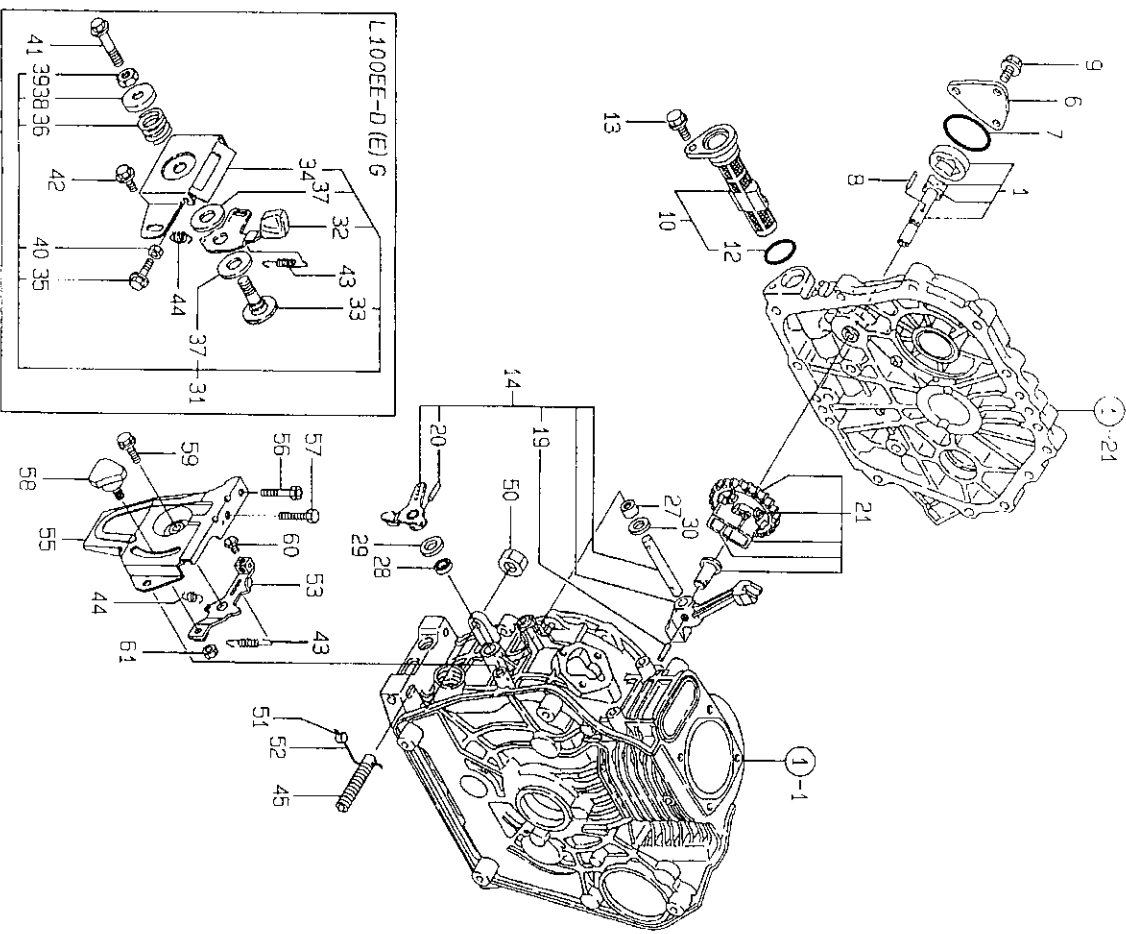

Descrizione
Cylinder Head
Valve Suction
Valve Exhaust
Spring Valve
Retainer, Spring
Cotter Assy
Support Cmp, Arm
• Support, Rocker Arm
• Arm Assy, Intake
•• Screw, Valve Adjust.
•• Lock Nut 6
• Arm Assy, Exhaust
•• Screw, Valve Adjust.
•• Lock Nut 6
•• Circlip 15
Seal, Valve Stem
Cap, Valve
Gasket, Nozzle
Spacer, Nozzle
Washer
Retainer
Spring Pin 4x 8
Bolt M 8x 55 Plated
Stud M 6x 50
Nut M 6
Gasket, Bonnet
Bonnet Assy, Head
• Shaft Assy, Decomp.
• Spring
• Parallel Pin 3x16
Bolt M 6x 70 Plated

Descrizione
Gasket Air Cleaner Cleaner Assy. Air
• Cover, Air Cleaner
• Case, Air Cleaner
• Element/W/Pre-filter
• Washer M 8, Seal
• Wing-nut, M 8
U-nut
Pipe, Air Intake
Gasket, Air Intake
Bolt M 6x 25 Plated
Stud M 6x 14 Plated
Stud M 6x 75

N. Rif.	Codice Ricambio	Descrizione
1	714689-14580	Camshaft (d) Assy
6	114650-14200	Tappet
7	114771-14260	Tappet F.o.
8	114650-14401	Rod Push
12	122710-01220	Nut M18
13	714657-21700	Crankshaft Assy (dgm)
14	714658-21700	Crankshaft Assy (dgm)
15	714659-21700	Washer, Flywheel
25	114650-21551	Flywheel (d)
26	114660-21402	Flywheel (del) W/gear
28	114662-21593	• Gear, Ring
31	114662-21501	• Ring W/rings
32	22512-050140	Key 5x 14
33	714652-22720	Piston W/rings
35	714970-22500	• Ring Set, Piston
41	114699-22300	Pin, Piston D=23
42	129792-22400	Circlip 23
43	714650-23700	Rod Assy, Connecting
46	124060-23100	• Bush, Piston Pin
47	105300-23200	Bolt, Rod
48	714650-23600	• Bearing, Crankpin
50	714970-28511	Shaft Assy, Balancer
55	24101-062034	Ball Bearing
56	24101-063034	Ball Bearing
57	160842-21150	Key 6,3x50
58	160842-21250	Bolt 7/16-20unf
59	160842-21260	Washer
60	714650-23610	Bearing, Pin (u.s.=0.25
62	714650-23620	Bearing, Pin (u.s.=0.50