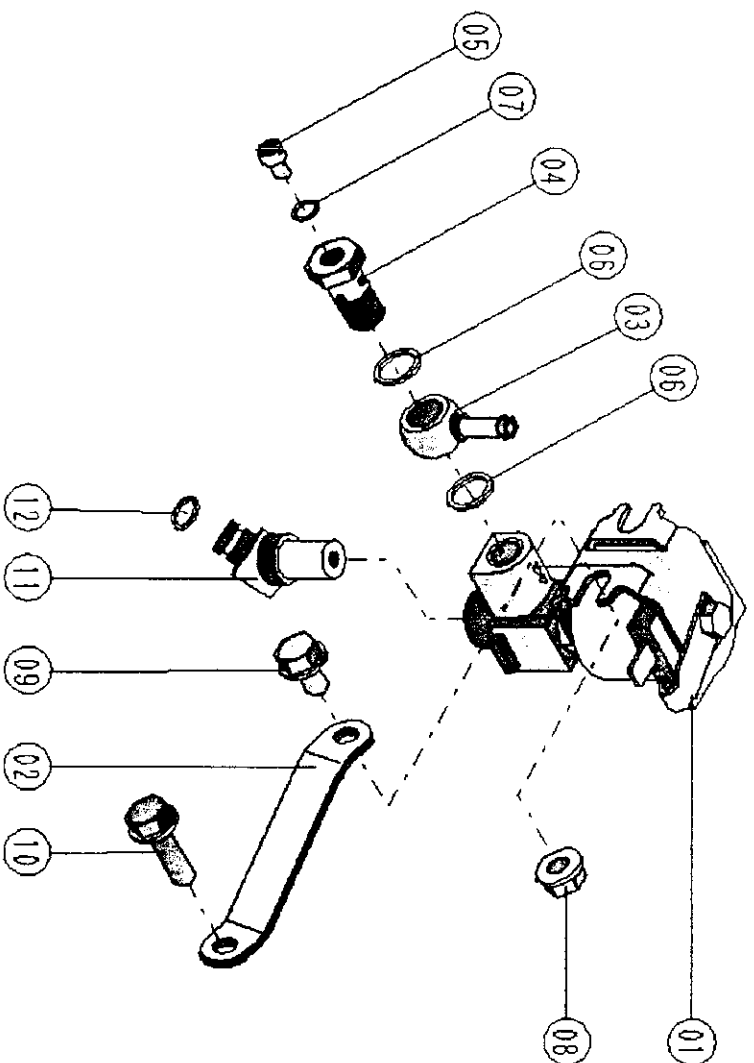

Elettrovalvola alla pompa

RIF	DESCRIZIONE	CODICE	Q.T.A x mot.
1	Elettrovalvola	114299-76900	1
2	Stafa	114299-76910	1
3	Raccordo	23387-071000	1
4	Vite raccordo	114299-59920	1
5	Vite spurgo	114299-59930	1
6	Rondella rame M10	114299-83010	2
7	Rondella rame M6	114299-83000	1
8	Dado M6	26366-060002	1
9	Vite 6x12	26106-060122	1
10	Vite 6x16	26106-060162	1
11	Introduttore	114299-59900	1
12	O.R. introduttore	114250-51190	1