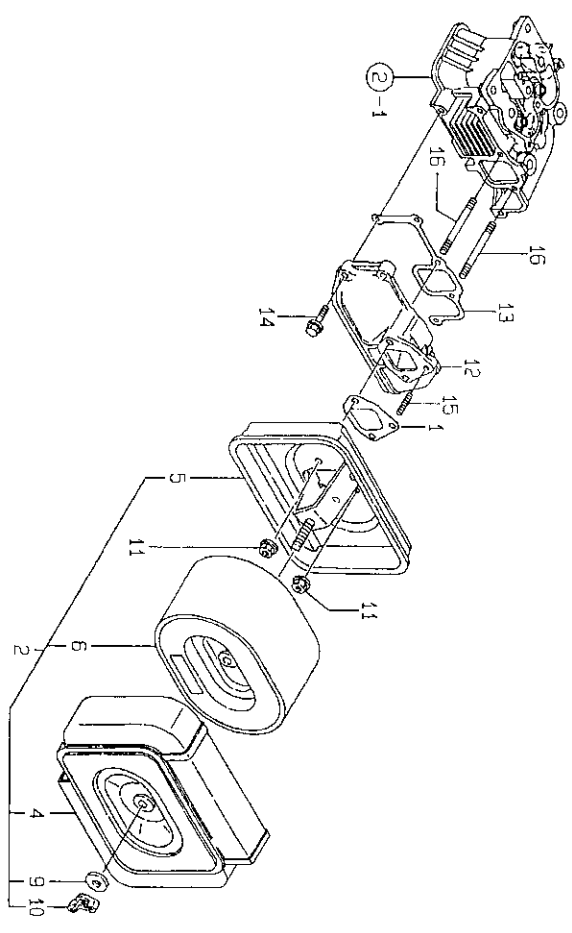

Descrizione
Cylinder Head
Valve Suction
Valve Exhaust
Spring Valve
Retainer, Spring
Cotter Assy
Support Cmp, Arm
• Support, Rocker Arm
• Arm Assy, Intake
•• Screw, Valve Adjust.
•• Lock Nut 6
• Arm Assy, Exhaust
•• Screw, Valve Adjust.
•• Lock Nut 6
•• Circlip 15
Seal, Valve Stem
Cap, Valve
Gasket, Nozzle
Spacer, Nozzle
Washer
Retainer
Spring Pin 4x 8
Bolt M 8x 55 Plated
Stud M 6x 50
Nut M 6
Gasket, Bonnet
Bonnet Assy, Head
• Shaft Assy, Decomp.
• Spring
• Parallel Pin 3x16
Bolt M 6x 70 Plated

N. Rif.	Codice Ricambio	Descrizione
1	714689-14580	Camshaft (d) Assy
6	114650-14200	Tappet
7	114771-14260	Tappet F.o.
8	114650-14401	Rod Push
12	122710-01220	Nut M18
13	714657-21700	Crankshaft Assy (dgm)
14	714658-21700	Crankshaft Assy (dgm)
15	714659-21700	Washer, Flywheel
25	114650-21551	Flywheel (d)
26	114660-21402	Flywheel (del) W/gear
28	114662-21593	• Gear, Ring
31	114662-21501	• Ring W/rings
32	22512-050140	Key 5x 14
33	714652-22720	Piston W/rings
35	714970-22500	• Ring Set, Piston
41	114699-22300	Pin, Piston D=23
42	129792-22400	Circlip 23
43	714650-23700	Rod Assy, Connecting
46	124060-23100	• Bush, Piston Pin
47	105300-23200	Bolt, Rod
48	714650-23600	• Bearing, Crankpin
50	714970-28511	Shaft Assy, Balancer
55	24101-062034	Ball Bearing
56	24101-063034	Ball Bearing
57	160842-21150	Key 6,3x50
58	160842-21250	Bolt 7/16-20unf
59	160842-21260	Washer
60	714650-23610	Bearing, Pin (u.s.=0.25
62	714650-23620	Bearing, Pin (u.s.=0.50